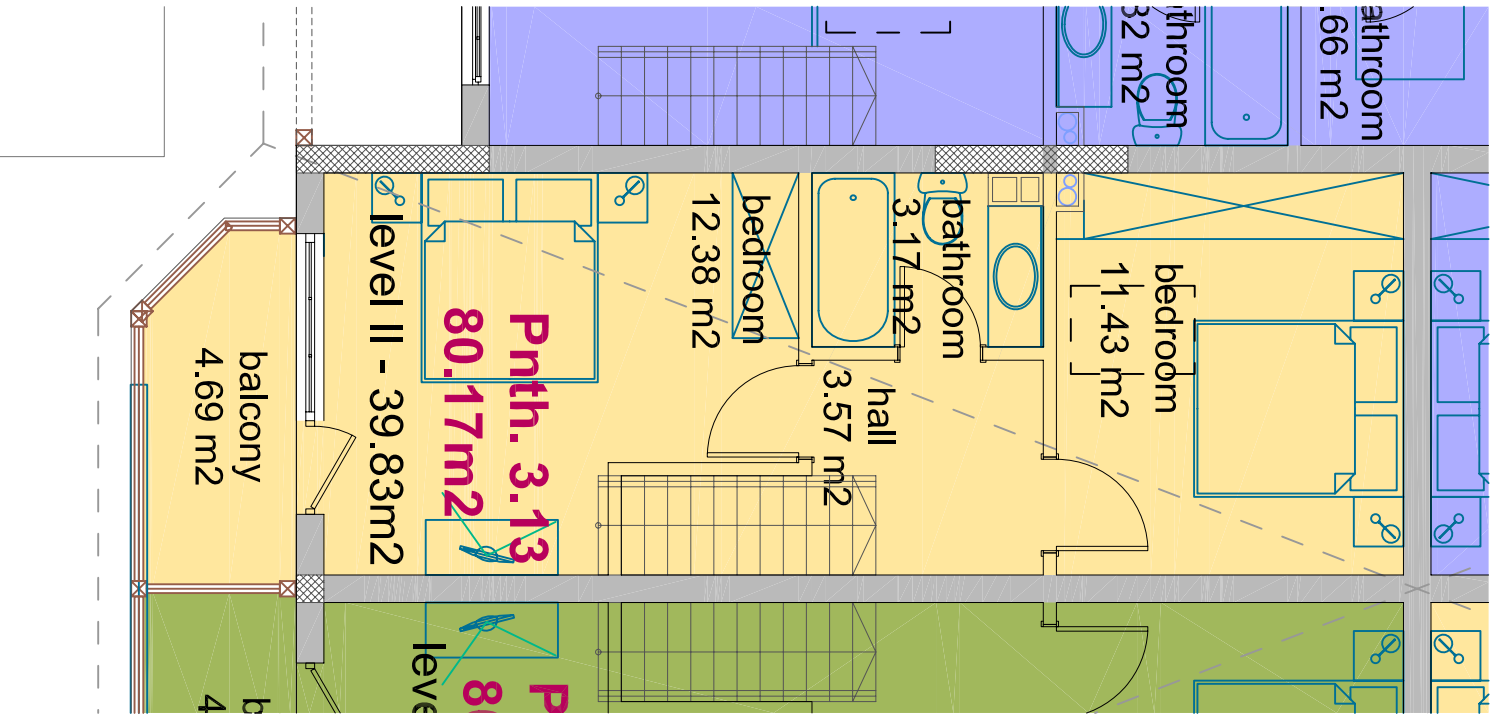

room
2 m2

bathroom

3.82 m2

hall

3.53 m2

washer

Pnth. 3.13

80.17m2

level I - 40.34m2

living room

23.68 m2

balcony
4.69 m2

living room

23.68 m2

hall

3.53 m2

level I - 40.34m2

80.17m2

Pnth. 3.13

level II - 39.83m2

Pnth. 3.13
80.17m2

balcony
4.69 m2

bedroom
12.38 m2

hall
3.57 m2

bathroom
3.17 m2

bedroom
11.43 m2

bathroom
3.66 m2

bedroom
11.32 m2

P
8
level

b
4