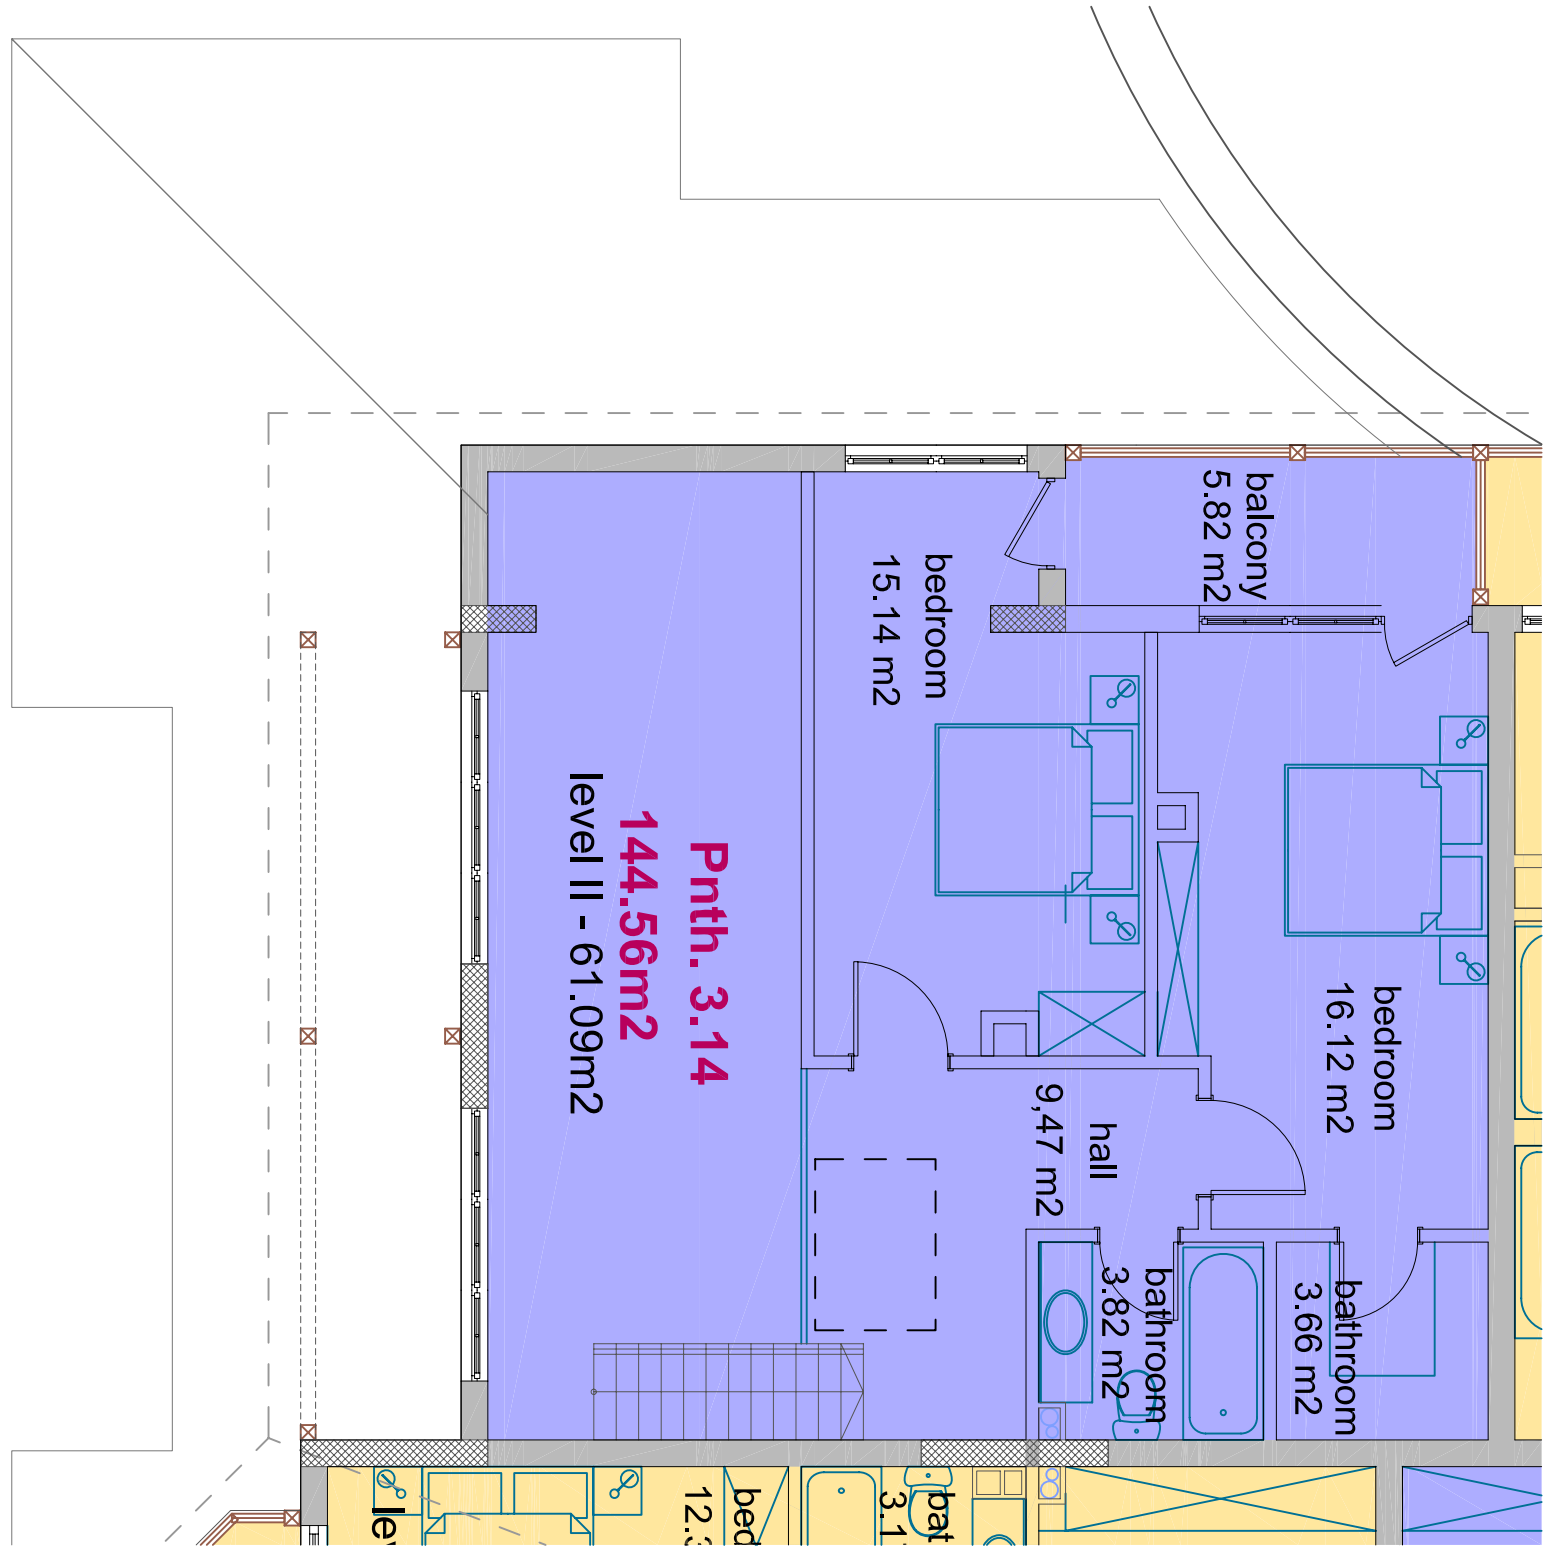

Pnth. 3.14

144.56m²

level I - 83.47m²

washer

hall

7.52 m²

bathroom

3.82 m²

living room

52.30 m²

balcony

11.33 m²

be

balcony
5.82 m²

bedroom
15.14 m²

bedroom
16.12 m²

hall
9.47 m²

bathroom
3.66 m²

bathroom
3.82 m²

Pnth. 3.14

144.56m²

level II - 61.09m²

bed 12.3
bat 3.1
level